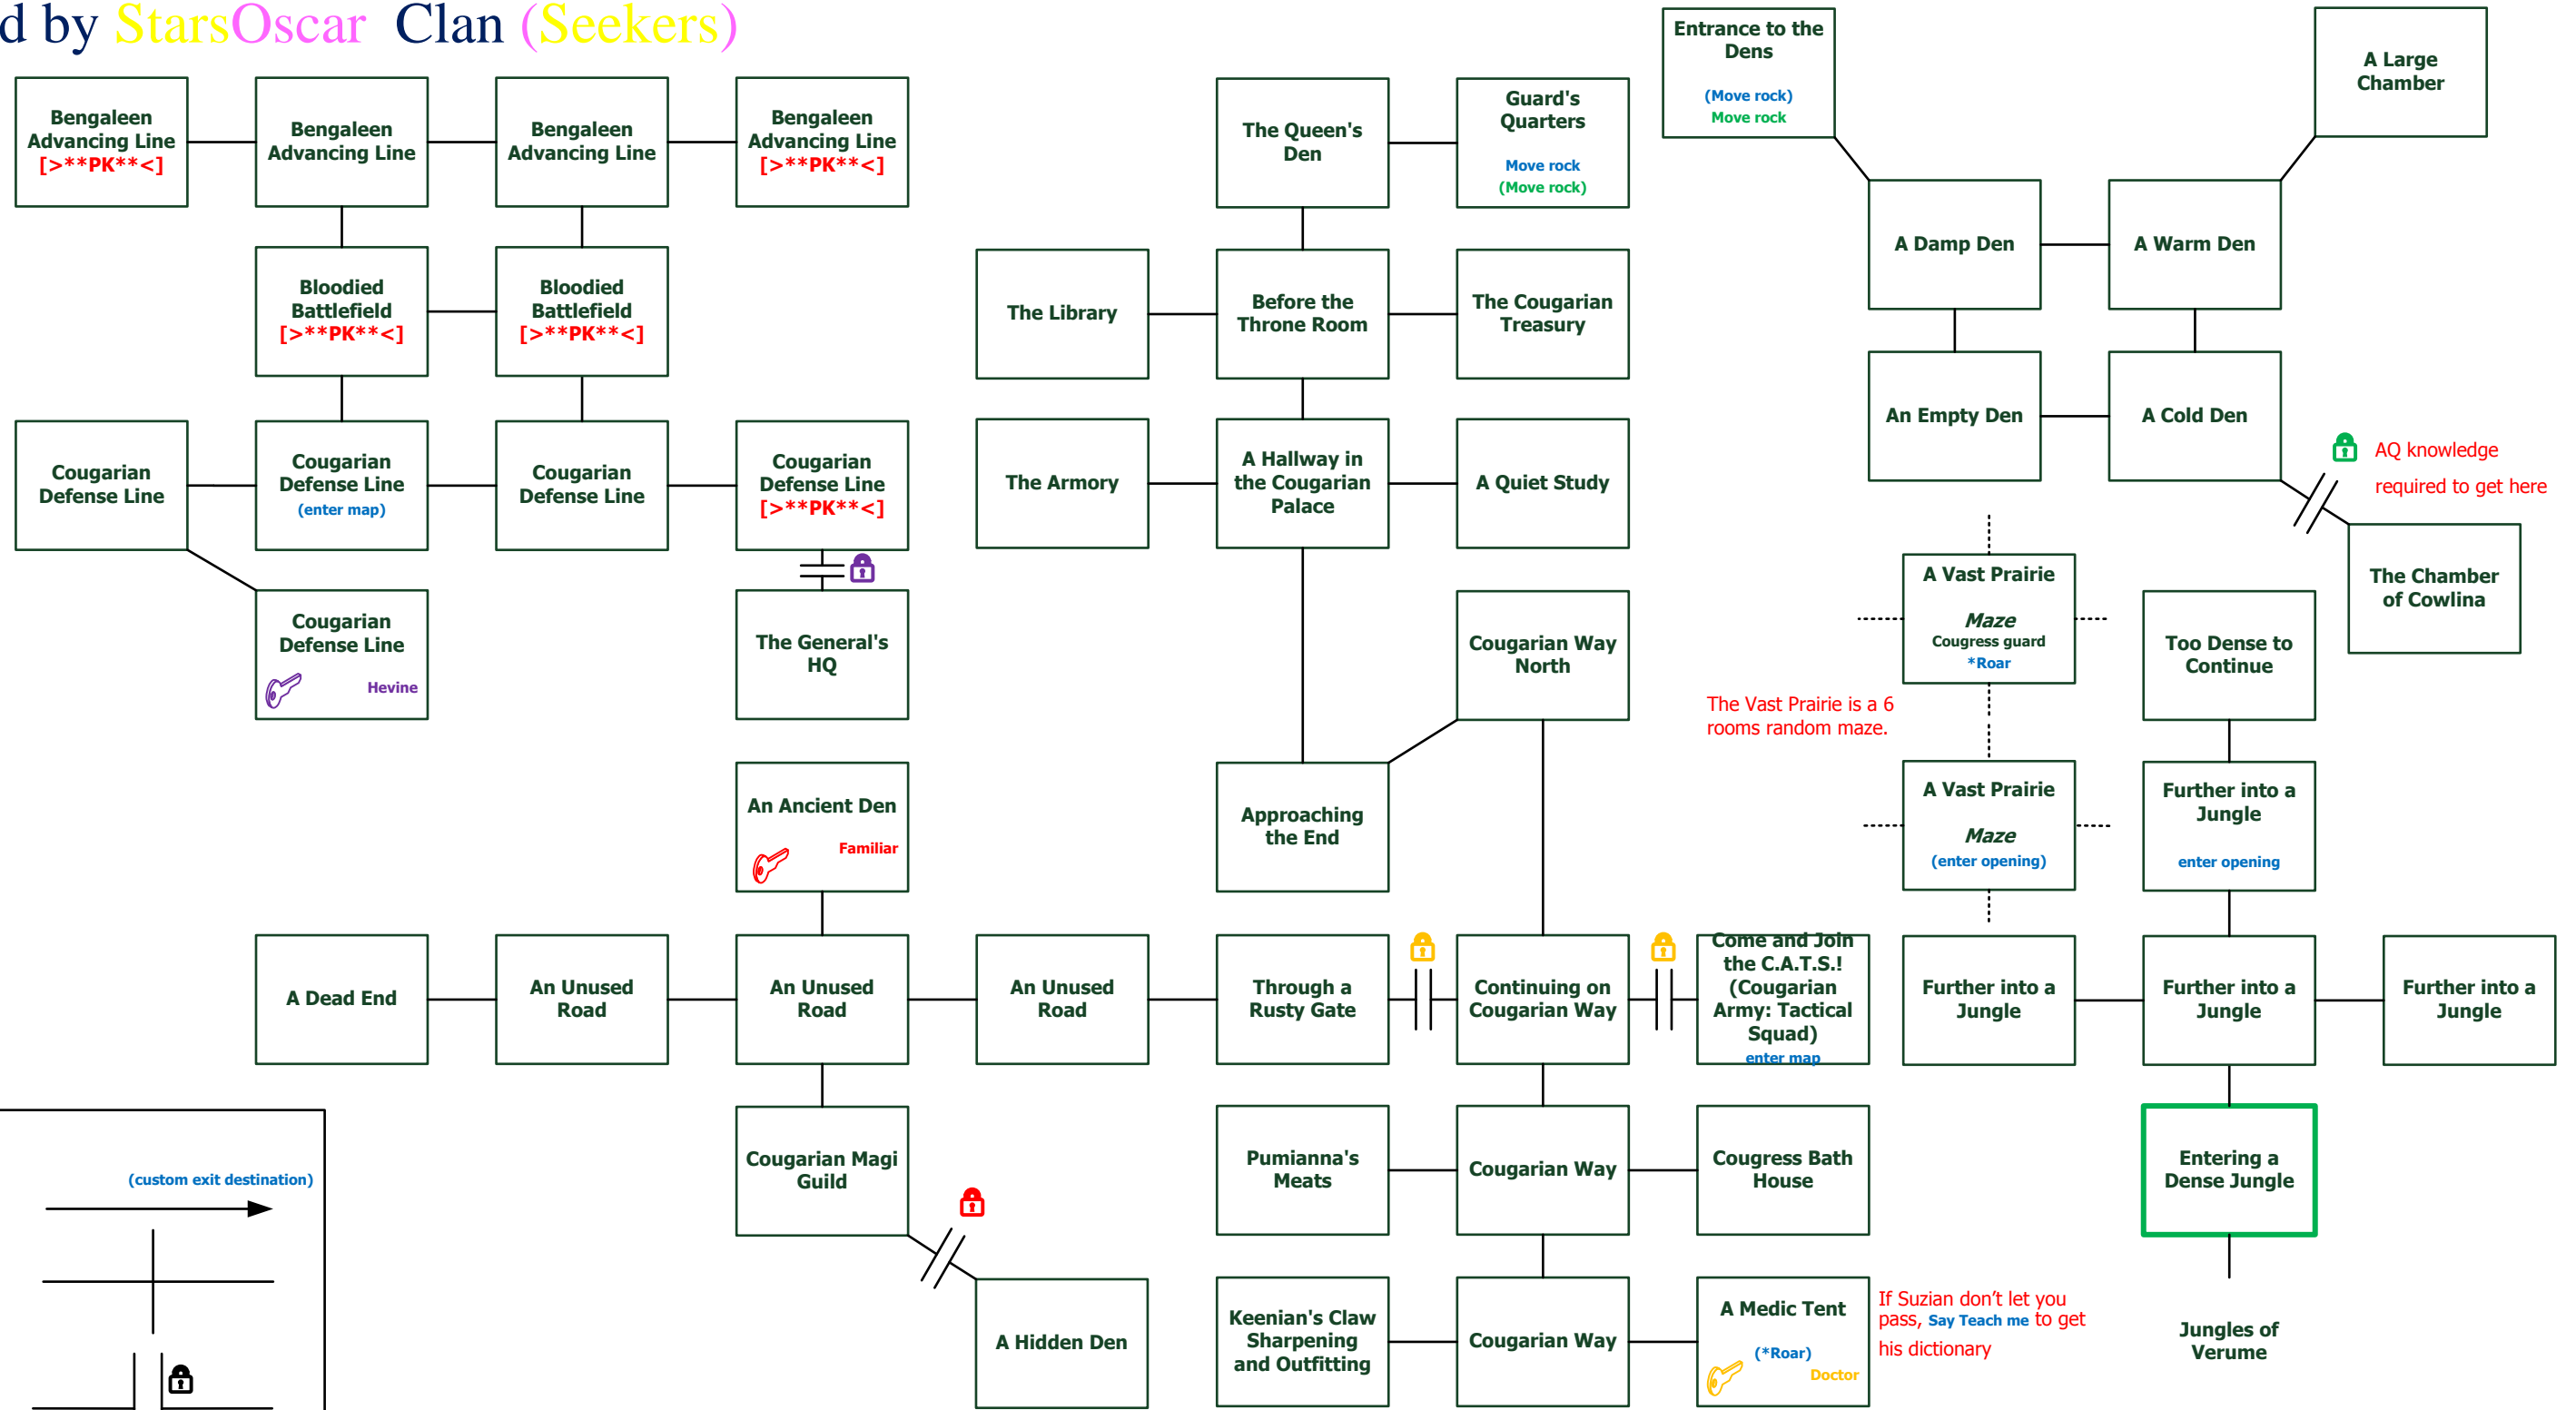

The Cougarian Queendom Level: 140-160

Mapped by StarsOscar Clan (Seekers)

Legend

- Custom exit (custom exit destination)
- One Way
- Closed door
- Door locked
- Keys Guide

If Suzian don't let you pass, Say Teach me to get his dictionary