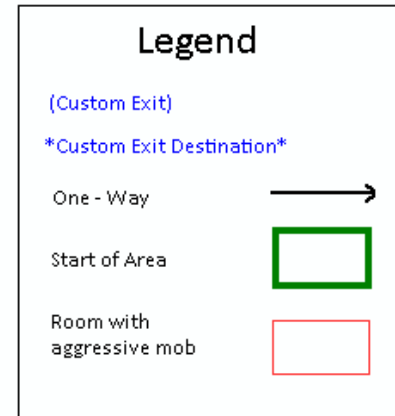

Annwn

Mapped by: Ani Level: 160 - 180
(Clan Seekers) Locked at Level 140

Go to the Lost Souls Inn and pay 6k gold to the innkeeper to get "**The Deathmask of Annwn**". Wear that, go west and the harbormaster will transfer you to the Ship Docking Area