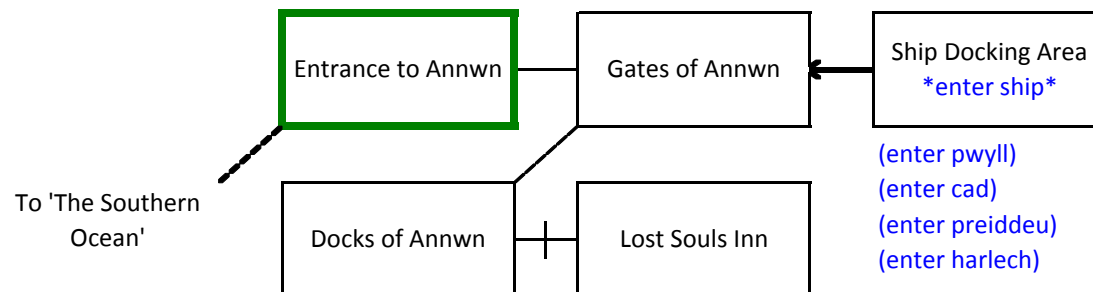

Annwn

Mapped by: Ani Level: 160 - 180
(Clan Seekers) Locked at Level 140

Go to the Lost Souls Inn and pay 6k gold to the innkeeper to get "**The Deathmask of Annwn**". Wear that, go west and the harbormaster will transfer you to the Ship Docking Area